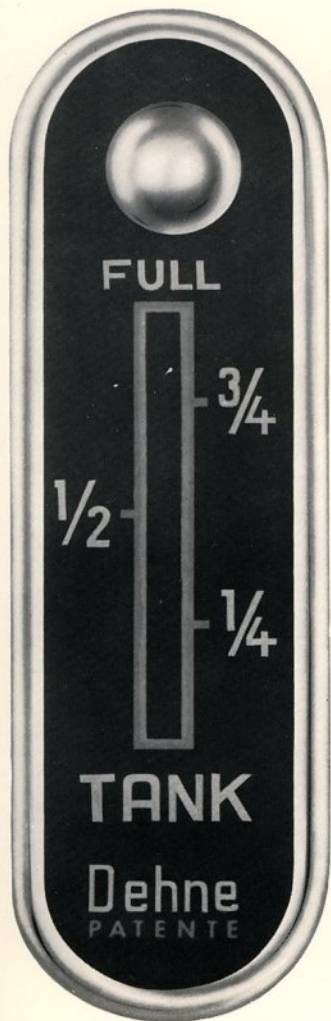

VOLKSWAGEN 3-IN-1 "MOTOMETER" INSTRUMENT Ammeter, fuel and oil temperature gauge all on one face and under one glass. Matches regular speedometer. See your engine condition at a glance. **1107**

OIL TEMPERATURE GAUGE Tells you in Fahrenheit degrees: When your engine is warmed up—when your oil temperature is within normal limits—gives you ample warning before damage is done as engine approaches permissible high heat, indicating possible fan belt slippage or dangerously low oil levels or oil leaks. Simple dipstick master sending unit. **1101**

VOLKSWAGEN FUEL GAUGE Know your fuel level wherever you are. Estimate your miles per gallon as you drive. Stop guessing. Attractive matching instrument panel mounting of this accurate fuel gauge. Indirect lighting with red warning when gas level is low. All mechanical, simple to install, gives steady reading even on rough roads.