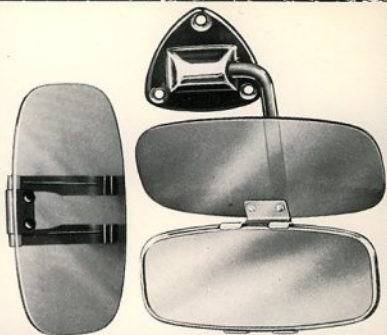

VOLKSWAGEN FUEL GAUGE Know your fuel level wherever you are. Estimate your miles per gallon as you drive. Stop guessing. Attractive matching instrument panel mounting of this accurate fuel gauge. Indirect lighting with red warning when gas level is low. All mechanical, simple to install, gives steady reading even on rough roads.

2201

MAP LIGHT AND CIGAR LIGHTER

COMBINATION MAP LIGHT-CIGAR LIGHTER

Wonderful dual purpose panel instrument. Acts as both a cigar lighter and a map or cockpit light. Light is hooded so as to not distract driver. Real heavy chrome plate finish. 9905

CIGAR LIGHTER Automatic lighter especially designed to match VW control knobs. Well made of best quality materials. A fitting accessory for your Volkswagen. 9903

VISIBILITY AIDS

ANTI-GLARE VISOR Install this green tinted, hinged shield on your rear view mirror and prevent temporary blindness with the flick of a finger. **7763**