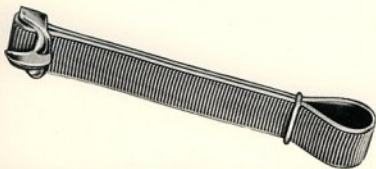

SPACE-MAKERS AND HANDLES