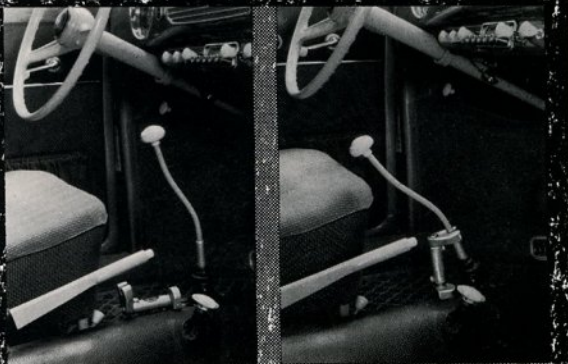

GEARSHIFT LOCK You can leave the ignition key in your Volkswagen without fear when you lock your gearshift in reverse gear. Folds out of the way when driving. **7743**