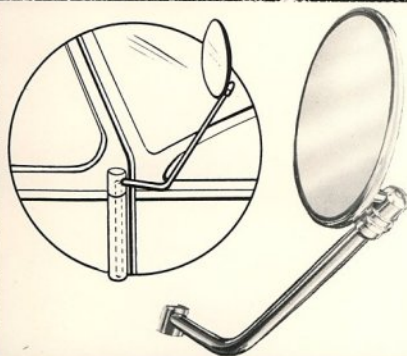

MIRROR FOR SEDAN AND CONVERTIBLE.

Right side — hinge pin type. 7703

Also available:

Left side — hinge pin type. 7701

Mirror for Karmann-Ghia.

Left side. 7705

Mirror, transporter hinge pin (Dove Blue). 7707

Mirror for Karmann-Ghia for mounting on fender. 7725

All chrome fittings triple plated.