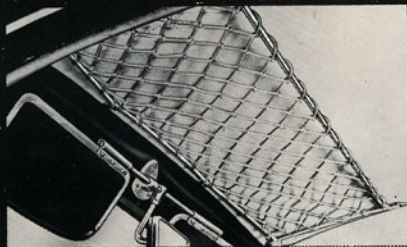

SPACE-MAKERS AND HANDLES

ROOF NET Upper berth hammock for convenient out-of-the-way storage. Handy to front seat occupants. Especially designed for quick easy installation. Rigid chrome plated frame and fittings, sturdy elastic cord net. **8829**