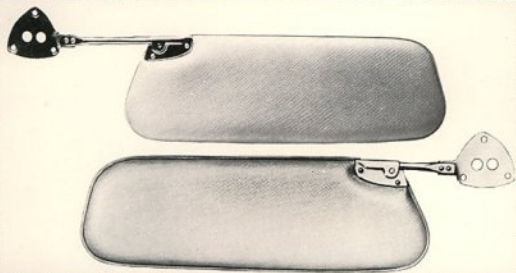

VOLKSWAGEN FUEL GAUGE Know your fuel level wherever you are. Estimate your miles per gallon as you drive. Stop guessing. Attractive matching instrument panel mounting of this accurate fuel gauge. Indirect lighting with red warning when gas level is low. All mechanical, simple to install, gives steady reading even on rough roads.

2201

MAP LIGHT AND CIGAR LIGHTER

COMBINATION MAP LIGHT-CIGAR LIGHTER

Wonderful dual purpose panel instrument. Acts as both a cigar lighter and a map or cockpit light. Light is hooded so as to not distract driver. Real heavy chrome plate finish. 9905

CIGAR LIGHTER Automatic lighter especially designed to match VW control knobs. Well made of best quality materials. A fitting accessory for your Volkswagen. 9903

VISIBILITY AIDS

ANTI-GLARE VISOR Install this green tinted, hinged shield on your rear view mirror and prevent temporary blindness with the flick of a finger. **7763**