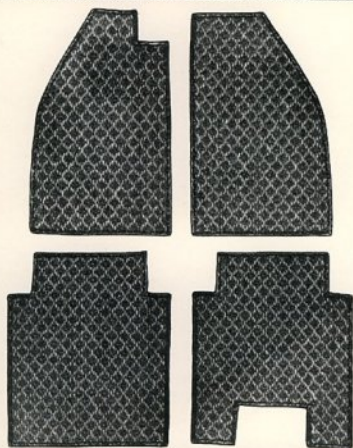

VOLKSWAGEN FLOOR MATS Installing these good looking floor coverings are perhaps one of the best and least expensive ways of adding to the enjoyment of your Volkswagen.

V.W. floor mats lend just the right air of elegance; they insulate effectively against cold or heat, and lower objectionable noises to a whisper. These floor mats are fitted exactly and can be removed and cleaned in a moment.