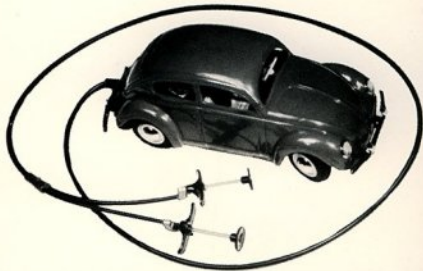

TIE CLASP KEY Novel smart Volkswagen tie clip. **1003**

GOLD KEY CHAIN BLANK Your own car key in gold with the VW monogram. Any locksmith can match it to your standard ignition key. **1001**

KEY CHAIN & BLANK A special Wolfsburg Coat-of-arms key and chain to match. Make attractive gifts. **Chain only 1053**
1055

REMOTE CONTROL TOY VOLKSWAGEN Runs and maneuvers like a real car. Squeezing with one hand propels the vehicle, squeezing with the other steers it. Fun even for adults. Built. **1015**

the
volkswagen
luggage
rack