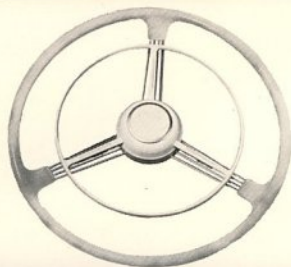

DELUXE THREE-SPOKE STEERING WHEEL Dress up your Volkswagen with this stunning heavy duty oversized steering wheel with built-in horn ring and non-skid grip. Matching VW Ivory, of course. 4401