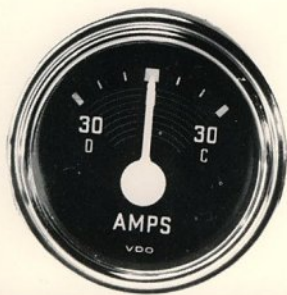

TIRE GAUGE This large face dial tells you quickly and accurately your air pressure in pounds per square inch from eight to sixty-five. Proper air pressures add considerably to comfort and road handling qualities. Correct inflation means tires will wear better, last longer. Comes in special leather case. **6605**