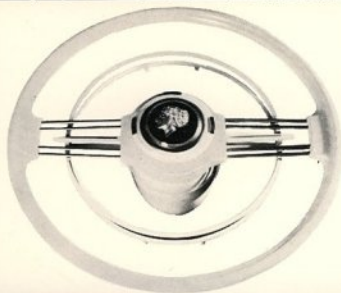

SPECIAL MULTI-CONTROL STEERING WHEEL has horn ring that activates high and low beam lights as well as turn indicator. Wheel has cameo medallion, non-skid hand grip and an ivory finish to match standard Volkswagen dashboard knobs. Solenoid box and wiring included. 4403