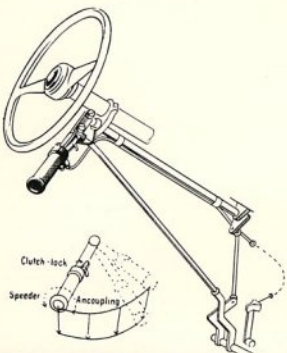

SPECIAL MULTI-CONTROL STEERING WHEEL has horn ring that activates high and low beam lights as well as turn indicator. Wheel has cameo medallion, non-skid hand grip and an ivory finish to match standard Volkswagen dashboard knobs. Solenoid box and wiring included. 4403

STEERING WHEELS AND HORN BUTTONS

HAND BRAKE & GEARSHIFT FITTINGS

FOLDING GEARSHIFT This VW gearshift lever folds down when not in use and gives additional leg-room to permit easy entry and exit to and from the driver's seat, making it unnecessary to get in or out from the street. Cannot fold accidentally. **7713**

REMOTE CONTROLS

CONTROLS FOR LEG AMPUTEES OR LEG PARALYSIS

One hand control for clutch, brake, and accelerator; just lift, lower or twist to operate. Simple to install, foolproof.

7739

HAND THROTTLE Supplements foot accelerator. Excellent for long trips. Also good for unattended engine warm-ups, especially in cold weather. Rustproof.