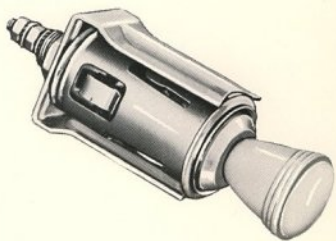

VOLKSWAGEN FUEL GAUGE Know your fuel level wherever you are. Estimate your miles per gallon as you drive. Stop guessing. Attractive matching instrument panel mounting of this accurate fuel gauge. Indirect lighting with red warning when gas level is low. All mechanical, simple to install, gives steady reading even on rough roads.

2201

MAP LIGHT AND CIGAR LIGHTER

COMBINATION MAP LIGHT-CIGAR LIGHTER

Wonderful dual purpose panel instrument. Acts as both a cigar lighter and a map or cockpit light. Light is hooded so as to not distract driver. Real heavy chrome plate finish. 9905