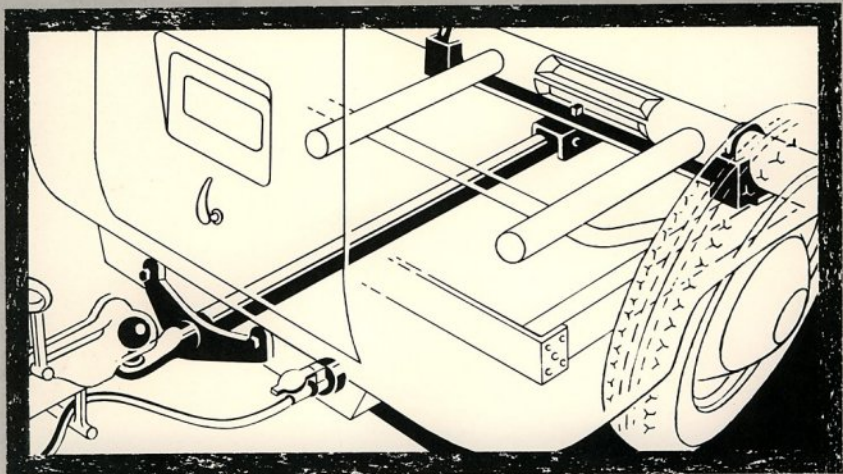

SPECIAL VW TRAILER HITCH A simple and strong trailer hitch cleverly designed to take best advantage of Volkswagen engineering. Fastens securely to chassis at four points. Provisions made for hydraulic brake and stop and tail light lines. Sedan 7717
Transporter 7719

TRAILER HITCHES