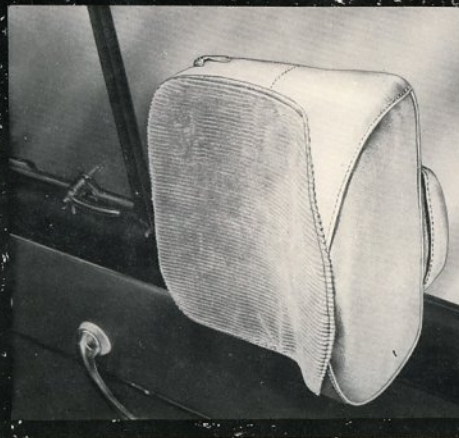

TRUNK NET — PULLMAN SLEEPER NET Same as #8829 ... for extra parcel space behind rear seat over luggage space. **8831**

SNOWSHOE HANDY CARRY-ALL SHELF Fits under dashboard and is ideally suited for scarves, hats, books, groceries and many large objects which cannot be put in glove compartment. Does not affect leg room ... is of sturdy attractive construction. **#8895**

REAR SEAT HAND HOLD Has the appearance of woven tufted upholstery cloth, yet is made entirely of permanent washable plastic, moulded in one piece. Heavy chrome-plated fittings. **8827**

INSIDE DOOR-PULL HANDLES Make more convenient door closing, beautifully shaped and nicely finished in heavy chrome plate. Sold in pairs. **7731**