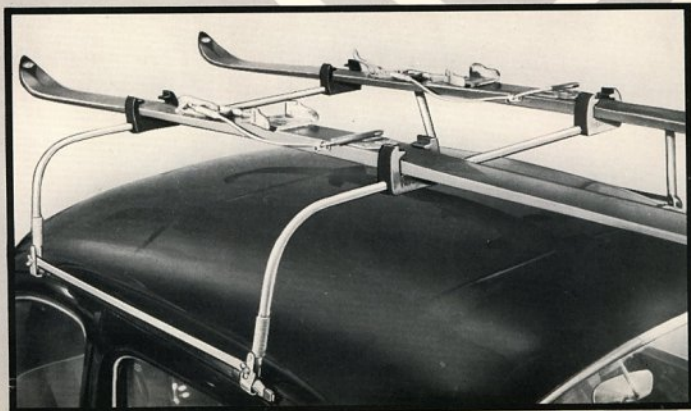

VOLKSWAGEN SKI RACK

You can put this well made sturdy ski rack on your Volkswagen with your bare hands; no tools are necessary, just simply fasten it to your rain gutter with the wing-nuts. It can be taken off in a matter of minutes! The rack holds 4 pair of skis with ease.

7709

RUBBER GRIPS

Strong moulded rubber grips which hold skis of all sizes. Slip on easily and securely without adjustment.