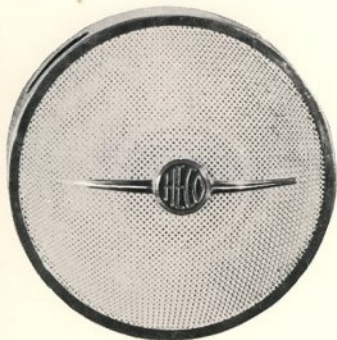

AUXILIARY REAR SEAT SPEAKER For placement behind rear seat for 3-dimensional sound when used in conjunction with conventional speaker or as the only speaker using the entire VW interior acoustically. Especially helpful in Kombi, station wagon and Micro Bus.

3319

VOLKSWAGEN

RADIOS