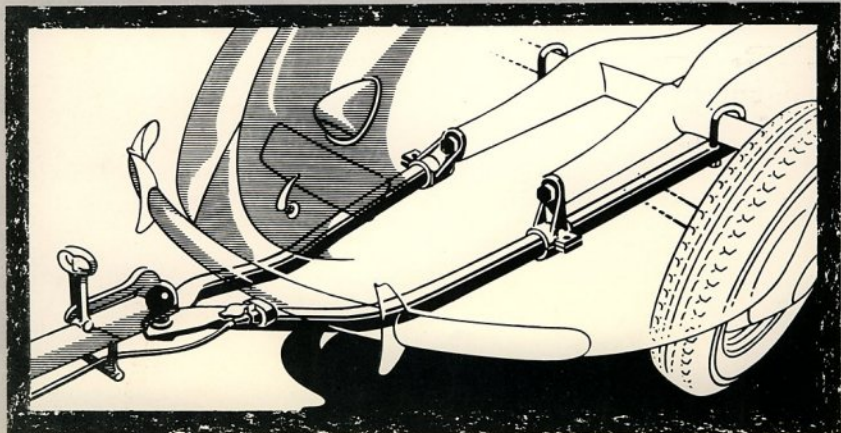

TRAILER HITCHES