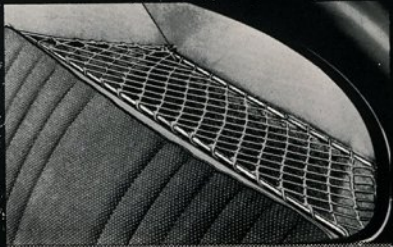

TRUNK NET — PULLMAN SLEEPER NET Same as #8829 ... for extra parcel space behind rear seat over luggage space. **8831**