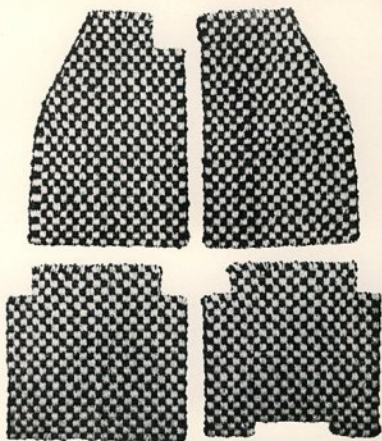

VOLKSWAGEN FLOOR MATS Installing these good looking floor coverings are perhaps one of the best and least expensive ways of adding to the enjoyment of your Volkswagen.

V.W. floor mats lend just the right air of elegance; they insulate effectively against cold or heat, and lower objectionable noises to a whisper. These floor mats are fitted exactly and can be removed and cleaned in a moment.