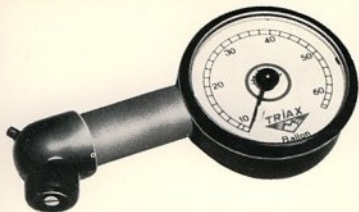

INSTRUMENTS AND GAUGES