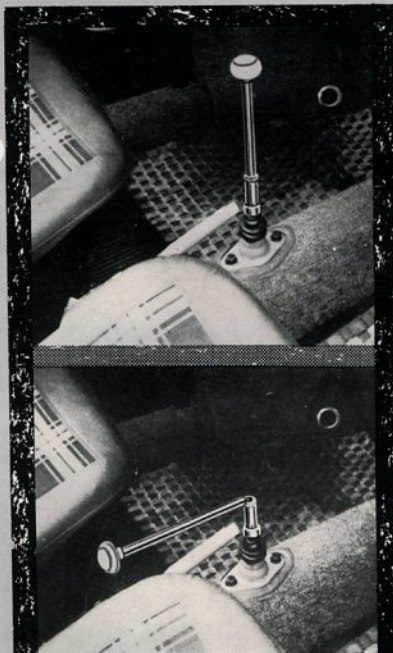

HAND BRAKE & GEARSHIFT FITTINGS

FOLDING GEARSHIFT This VW gearshift lever folds down when not in use and gives additional leg-room to permit easy entry and exit to and from the driver's seat, making it unnecessary to get in or out from the street. Cannot fold accidentally. **7713**