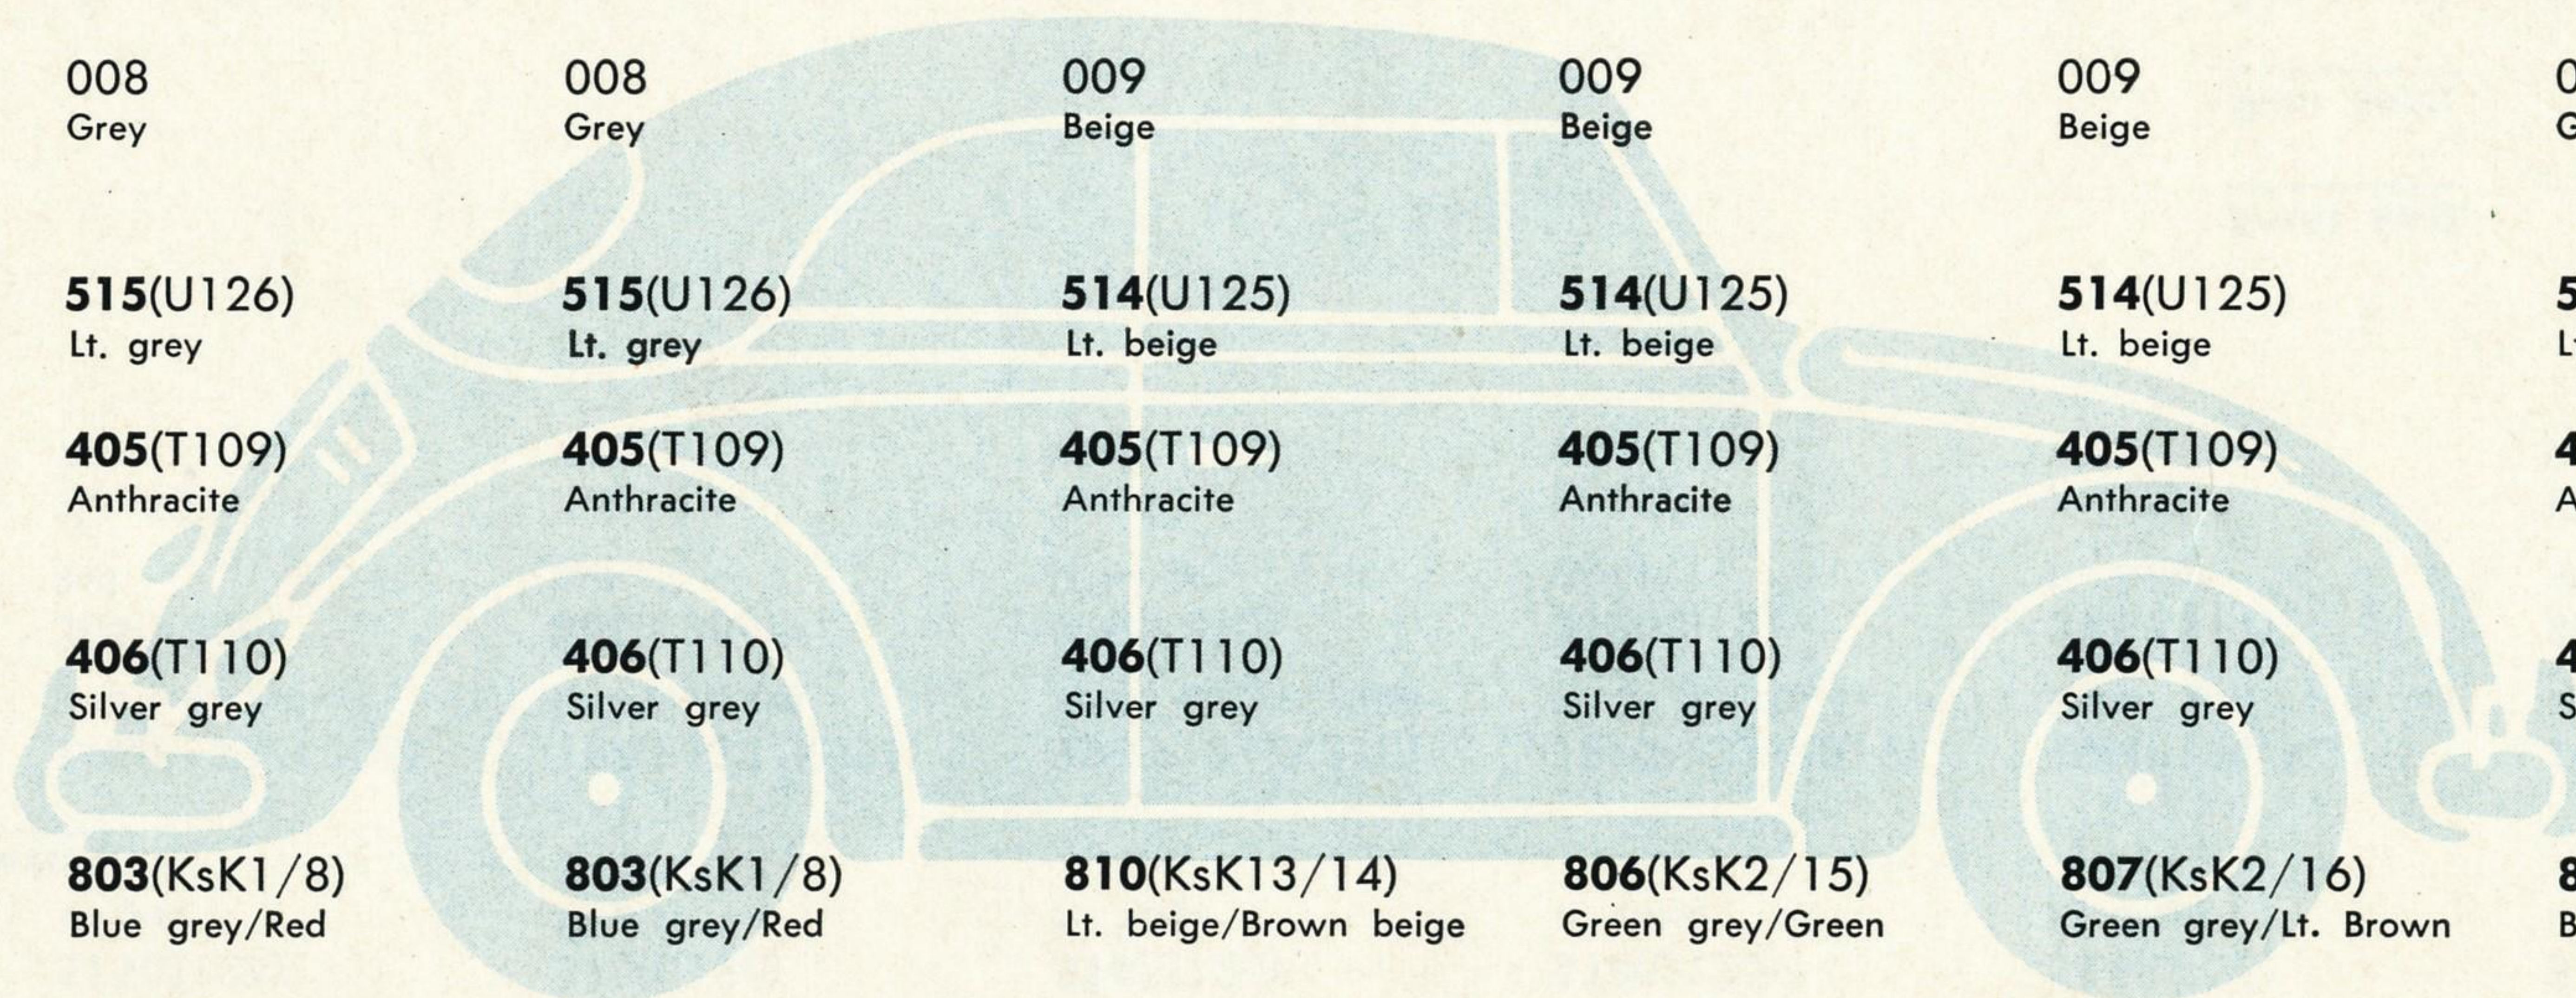

COLOUR:	BLACK	SHETLAND GREY	INCA RED	BAMBOO	ALABASTER	ATLAS BLUE	REQUIRED FOR LOCAL MANUFACTURE
---------	-------	---------------	----------	--------	-----------	------------	--------------------------------