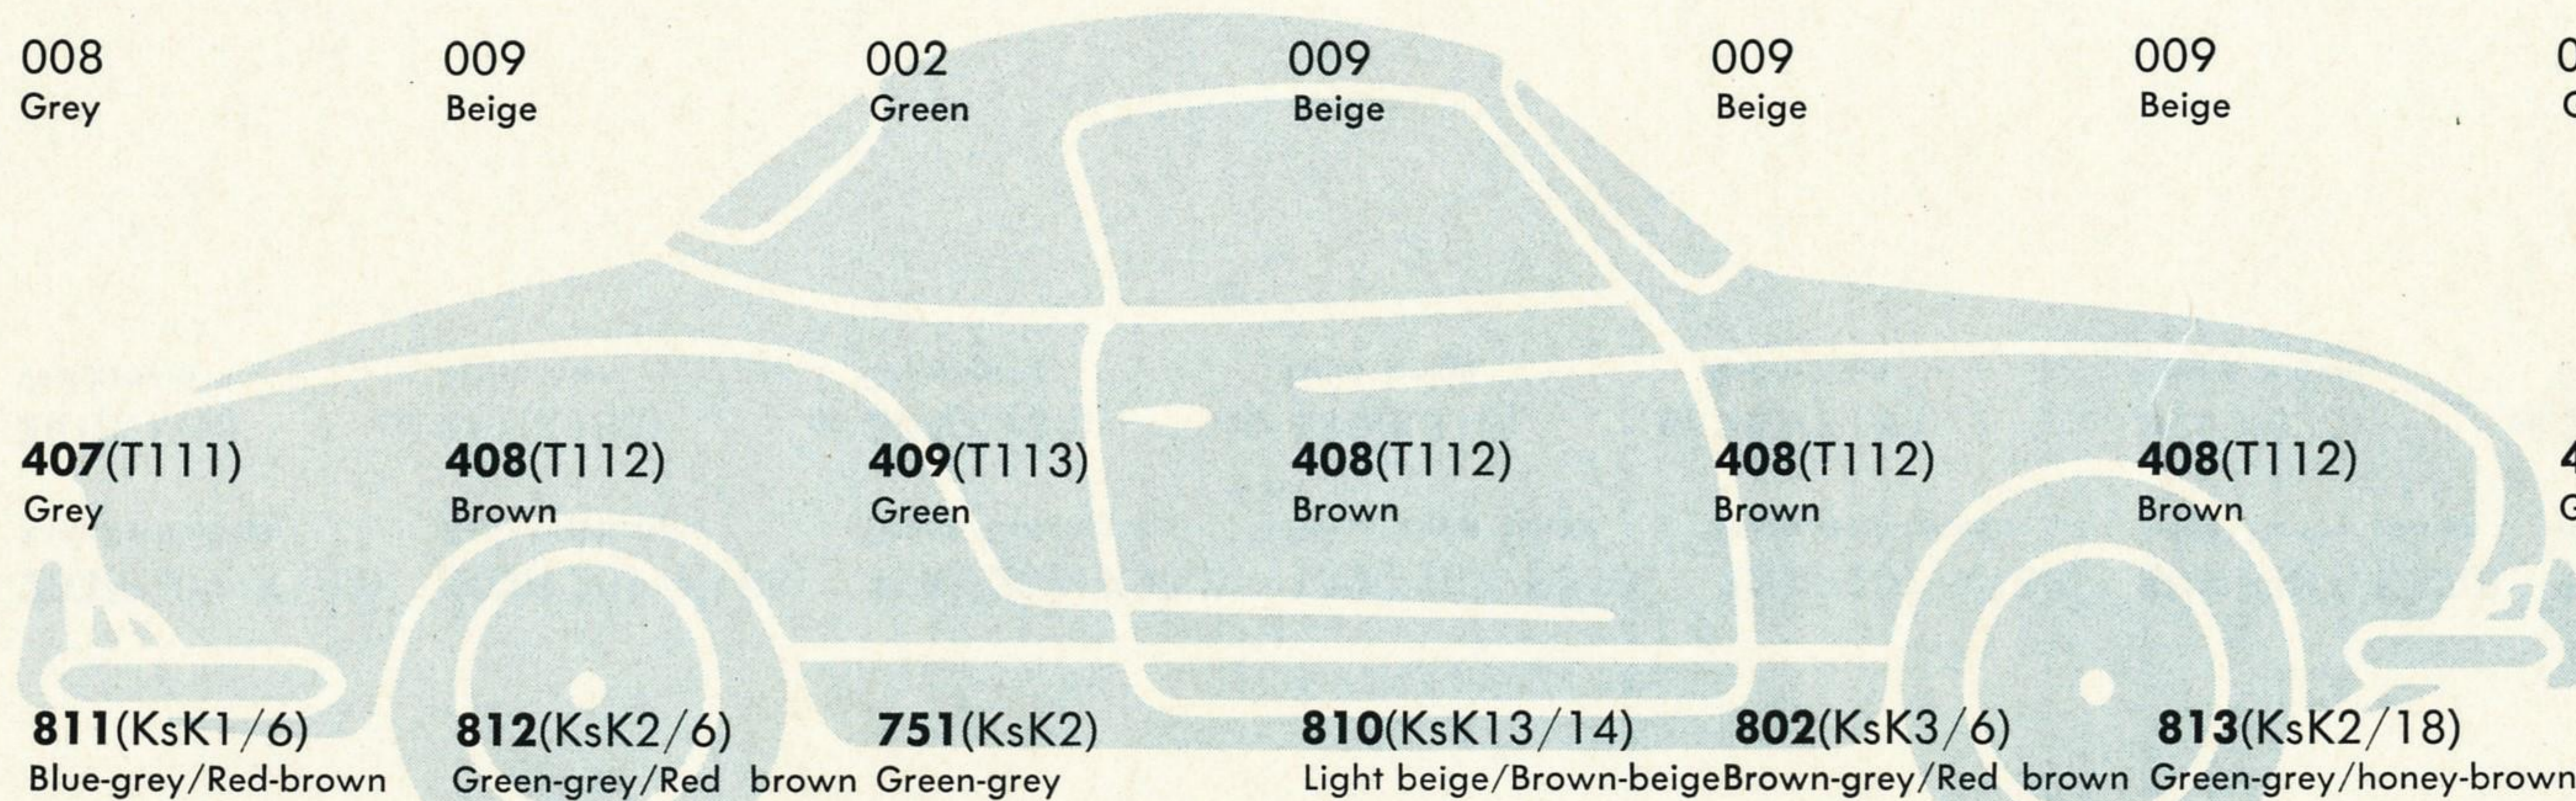

Wheel discs:

L 328 Steel grey	L 87 Pearl white	L 87 Pearl white	L 277 Silver beige	L 87 Pearl white	L 87 Pearl white	L 82 Silver white

Sun visor:

008 Grey	009 Beige	009 Beige	009 Beige	009 Beige	009 Beige	008 Grey

Glove compartment:

Floor linings (Rubber):

- 141 863 021
- 141 863 071 A/072 A
- 141 863 311 A
- 141 863 341
- 141 863 711 A/712
- 141 863 731

008 Grey	009 Beige	002 Green	009 Beige	009 Beige	009 Beige	008 Grey

Mats:

- 143 863 065 A/066 A
- 143 863 381 A
- 141 863 395
- 143 863 405 A

407(T111) Grey	408(T112) Brown	409(T113) Green	408(T112) Brown	408(T112) Brown	408(T112) Brown	407(T111) Grey

Door linings:

- 141 867 011 A/012 A

811(KsK1/6) Blue-grey/Red-brown	812(KsK2/6) Green-grey/Red brown	751(KsK2) Green-grey	810(KsK13/14) Light beige/Brown-beige	802(KsK3/6) Brown-grey/Red brown	813(KsK2/18) Green-grey/honey-brown	814(KsK10/4) Light blue/Blue

Quarter panel linings:

KsK1 Blue-grey	KsK2 Green-grey	KsK2 Green-grey	KsK13 Light beige	KsK3 Brown-grey	KsK2 Green-grey	KsK10 Light blue

Top cover:

- 141 871 035

550(V1) Black	550(V1) Black	550(V1) Black	550(V1) Black	550(V1) Black	550(V1) Black	550(V1) Black

Top boot:

- 141 871 041
- (Up to ch. No. 2 057 614
- 141 871 041 A
- (From ch. No. 2 057 615)

or 573(V31) Light grey	—	or 572(V30) Light green	or 561(V17) Sahara beige	or 573(V31) Light grey	or 560(V16) Texas brown	or 571(V29) Blue

T
2 (1 or 2)
2
2
4

V
14
10