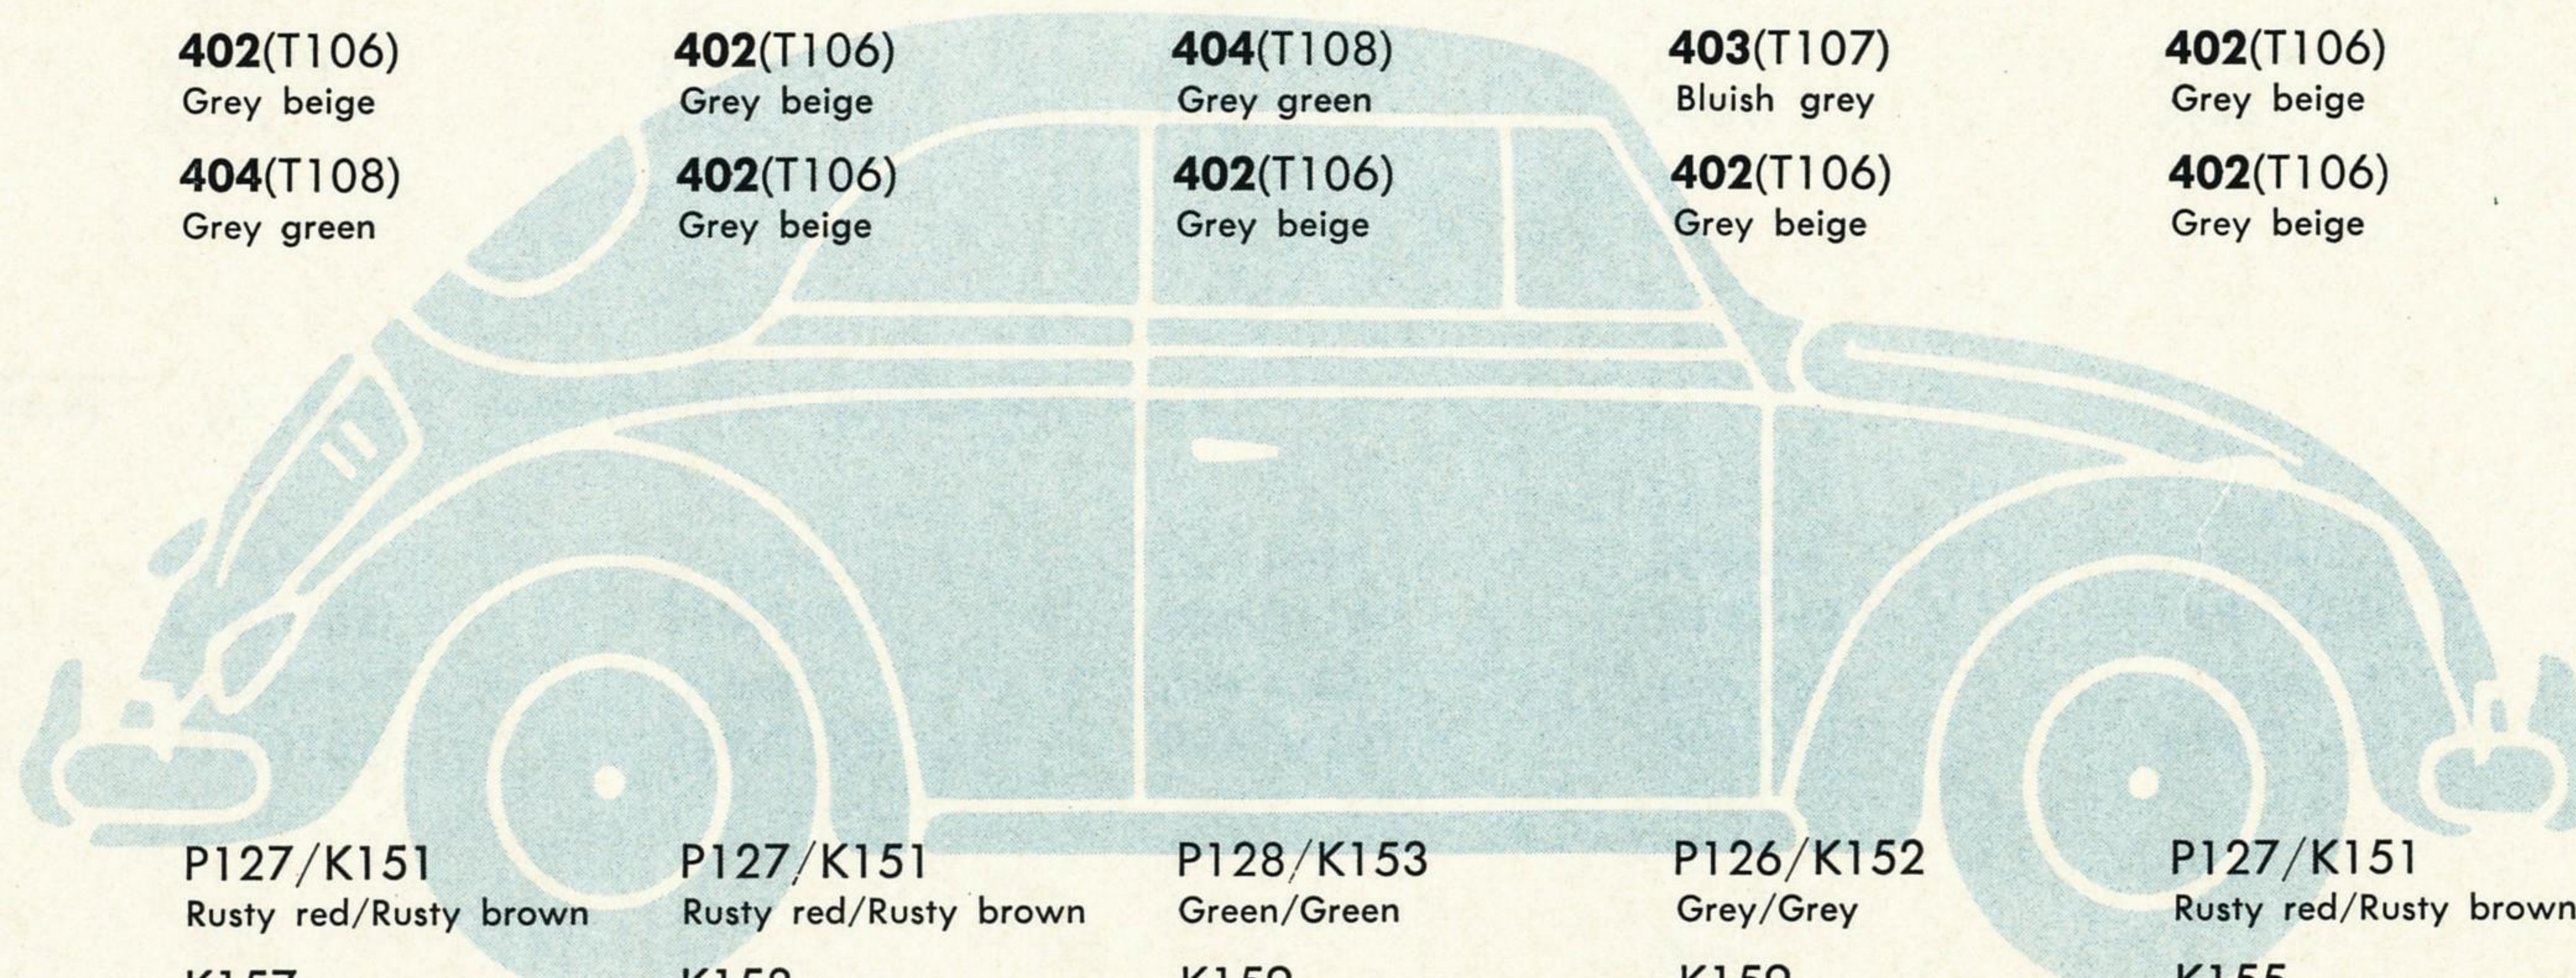

COLOUR:	ALMOND GREEN	SEPIA SILVER	SHETLAND GREY	BLACK	INCA RED	IRIS BLUE	REQUIRED FOR LOCAL MANUFACTURE
Body finish:							
Nitrocellulose lacquer	L 316	L 374	L 329	L 41	L 258	L 232	
Synthetic enamel	LKL 316	LKL 374	LKL 329	LKL 41	LKL 258	LKL 232	
Touch-up colour (Pen type)	L 316.3	L 374.3	L 329.3	L 41.3	L 258.3	L 232.3	
Touch-up colour (Spray can)	—	—	—	L 41.2	—	—	
Wheel discs:							
	L 87 Perlon white	L 81 Parchment white	L 87 Perlon white	L 328 Steel grey	L 81 Parchment white	L 233 Dark Blue	
Assist straps:							
151 857 611	514(U125) Lt. beige	514(U125) Lt. beige	515(U126) Lt. grey	515(U126) Lt. grey	514(U125) Lt. beige	514(U125) Lt. beige	
Mats:							
For cloth comb.:	402(T106) Grey beige	402(T106) Grey beige	404(T108) Grey green	403(T107) Bluish grey	402(T106) Grey beige	403(T107) Bluish grey	T
For leather comb.:	404(T108) Grey green	402(T106) Grey beige	402(T106) Grey beige	402(T106) Grey beige	402(T106) Grey beige	403(T107) Bluish grey	
151 863 023 B/024 B (Up to body No. 34 360)							3 (1 or 2)
151 863 023 C/024 C (From body No. 34 361)							3 (1 or 2)
151 863 065 /066							2 (1 or 2)
151 863 071 /072							2 (1 or 2)
151 863 405							4
Door linings:							
151 867 011 B/012 B							P K Koe
For cloth comb.:	P127/K151 Rusty red/Rusty brown	P127/K151 Rusty red/Rusty brown	P128/K153 Green/Green	P126/K152 Grey/Grey	P127/K151 Rusty red/Rusty brown	P125/K150 Blue/Blue	3 2 4
For leather comb.:	K157 Yellowish beige	K158 Lt. beige	K159 Tomato red	K159 Tomato red	K155 Reddish beige	K134 Blue	4 4
Quarter panel linings:							
151 867 035 B/036 B							
For cloth comb.:	P127/K151 Rusty red/Rusty brown	P127/K151 Rusty red/Rusty brown	P128/K153 Green/Green	P126/K152 Grey/Grey	P127/K151 Rusty red/Rusty brown	P125/K150 Blue/Blue	2 2
For leather comb.:	K157 Yellowish beige	K158 Lt. beige	K159 Tomato red	K159 Tomato red	K155 Reddish beige	K134 Blue	2 2