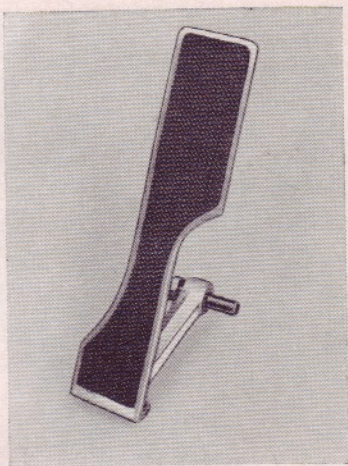

VOLKSWAGEN ACCESSORIES VOLKSWAGEN

VOLKSWAGEN ACCESSORIES VOLKSWAGEN ACCESSORIES

VOLKSWAGEN ACCESSORIES VOLKSWAGEN

- 16/426 VW Gas Pedal**  
covering roller  
polished cast alloy  
with rubber pad  
each in a box