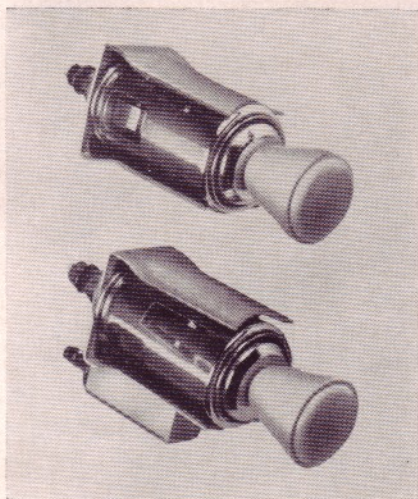

## Perlon Tow Rope

with patent snap hooks,  
nickel; leather guards  
for the wrap

each in a case of leatherette

15/139 length 13 feet, 9 mm

15/1312 length 13 feet, 12 mm

15/199 length 19 feet, 9 mm

15/1912 length 19 feet, 12 mm

### Cigarette Lighters

*each in a box*

19/430	VW car, ivory	19/431	id. with illuminator
19/432	VW car, black	19/433	id. with illuminator
19/511	Porsche, ivory	19/512	id. with illuminator