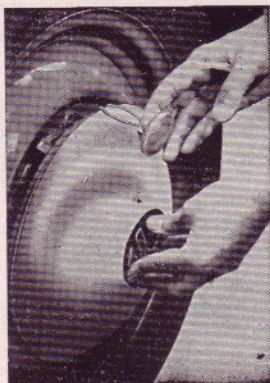

## Shaffer Claws

Ever ready  
chromed or coloured

**Shaffer Claw hub cap pullers**  
fitting in jack points  
set of 2 in a box

23/438

all Volkswagen colours -  
state colours wanted

23/4381

with chromed cap