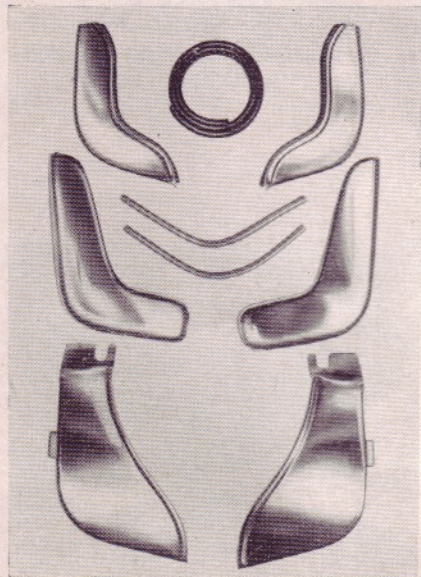

**Rear Fender Gravel Guards -
Long Model**

with rubber gaskets
set of 2 in a box

- 29/447 steel chromed
- 29/448 brass chromed

Front Fender Gravel Guards

with rubber gaskets
set of 2 in a box

"Small Model" fitting without screws

- 30/450 polished alloy
- 30/451 chromebright anodized
- 30/452 brass chromed

"Medium Model" screwing-on type

- 31/453 steel chromed
- 31/454 brass chromed

"Large Model" fitting without screws

- 32/456 polished alloy
- 32/457 hammered design
- 32/458 chromebright anodized
- 32/459 brass chromed