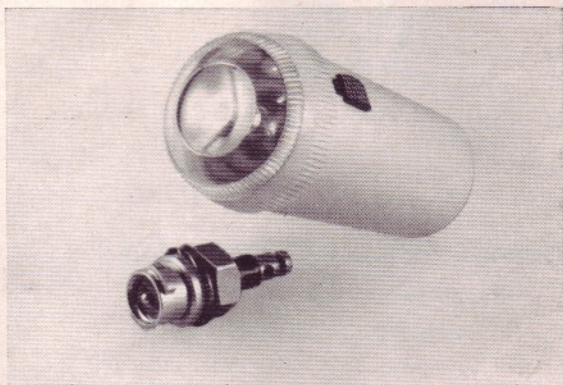

Rechargeable Car Flashlight

with small charging socket to be placed anywhere in the car (preferable in glove box)

each in a box

39/6	for any car, with socket for 6 Volts
39/12	for any car, with socket for 12 Volts
39/B	spare bulbs
39/6S	additional socket for 6 Volts
39/12S	additional socket for 12 Volts