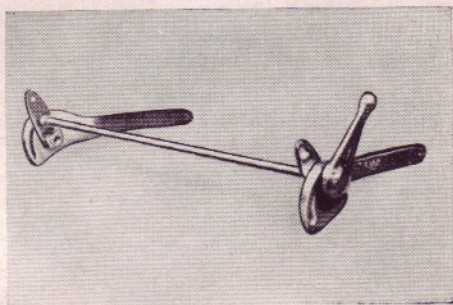

Head Rests

leatherette covering with
zip fastening, adjustable
straps, any Volkswagen
colour, state colour wanted
each in a box

- 22/437 VW cars
- 22/4371 Karman Ghia Coupé
- 22/514 Porsche cars