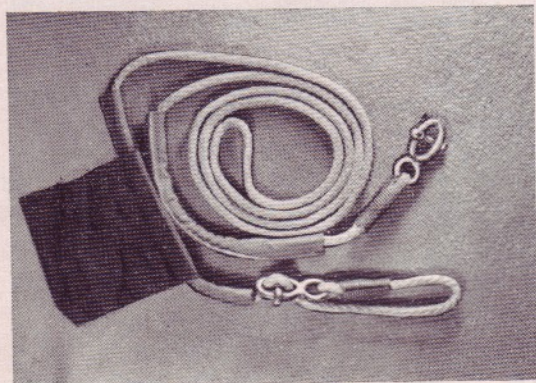

## Shaffer Claws

Ever ready  
chromed or coloured

**Shaffer Claw hub cap pullers**  
fitting in jack points  
set of 2 in a box

23/438

all Volkswagen colours -  
state colours wanted

23/4381

with chromed cap

## Perlon Tow Rope

with patent snap hooks,  
nickel; leather guards  
for the wrap

each in a case of leatherette

15/139 length 13 feet, 9 mm

15/1312 length 13 feet, 12 mm

15/199 length 19 feet, 9 mm

15/1912 length 19 feet, 12 mm