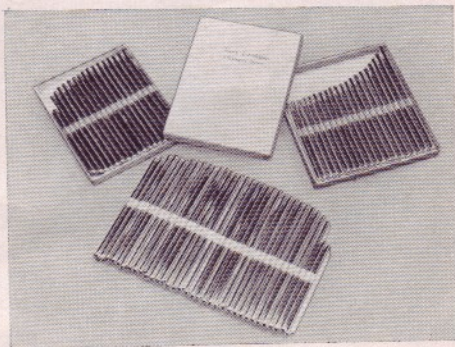

1. **26/442 Rear Grille Straps**
   for VW Sedan
   chromebright anodized
   set of 40 in a box

1. **26/4421 Rear Grille Straps**
   for VW Convertible
   chromebright anodized
   set of 34 in a box

1. **26/604 Rear Grille Straps**
   for Ghia Coupé
   chromebright anodized
   set of 34 in a box