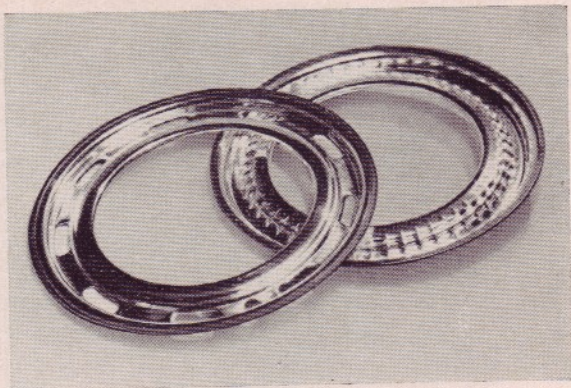

**"Medium Model"** screwing-on type

- 31/453 steel chromed
- 31/454 brass chromed

**"Large Model"** fitting without screws

- 32/456 polished alloy
- 32/457 hammered design
- 32/458 chromebright anodized
- 32/459 brass chromed

flexible material  
inoxidable chromebright  
*sets of two straps*

28/444 5 sets in a bag

28/441 200 sets in a case